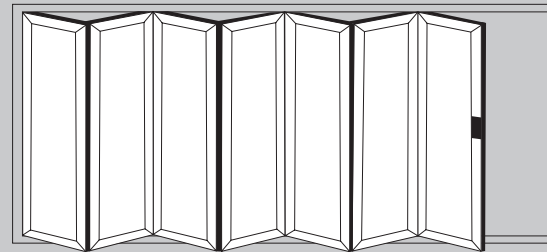

7 Door Options

Visofold

smart
architectural aluminium