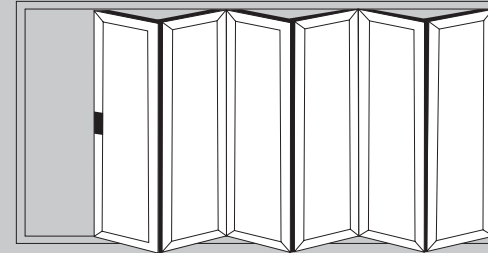

# POPULAR DESIGN OPTIONS

- Doors up to 6.5m wide
- Height up to 2.5m
- Each Sash up to 1.2m wide
- Thermally Efficient
- Complies with Building Regulations
- Available in a range of colours and styles
- Various threshold options
- Doors can open in or out
- PAS24:2012 Security Upgrade

1 Door Option

2 Door Options

3 Door Options

4 Door Options

5 Door Options

6 Door Options

7 Door Options

Visofold