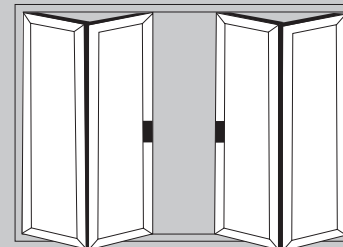

# POPULAR DESIGN OPTIONS

- Doors up to 6.5m wide
- Height up to 2.5m
- Each Sash up to 1.2m wide
- Thermally Efficient
- Complies with Building Regulations
- Available in a range of colours and styles
- Various threshold options
- Doors can open in or out
- PAS24:2012 Security Upgrade

1 Door Option

2 Door Options

3 Door Options

4 Door Options

5 Door Options

6 Door Options

7 Door Options

Visofold