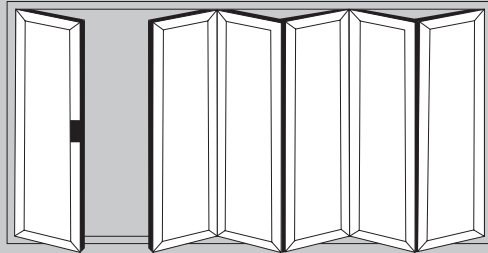

# POPULAR DESIGN OPTIONS

- Doors up to 6.5m wide
- Height up to 2.5m
- Each Sash up to 1.2m wide
- Thermally Efficient
- Complies with Building Regulations
- Available in a range of colours and styles
- Various threshold options
- Doors can open in or out
- PAS24:2012 Security Upgrade

1 Door Option

2 Door Options

3 Door Options

4 Door Options

5 Door Options

6 Door Options

7 Door Options

Visofold