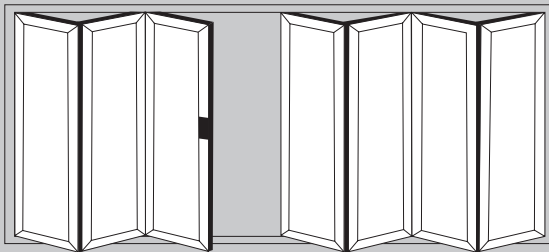

7 Door Options

Visofold

smart
architectural aluminium