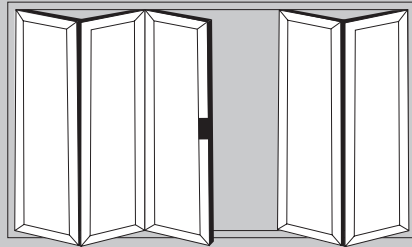

# POPULAR DESIGN OPTIONS

- Doors up to 6.5m wide
- Height up to 2.5m
- Each Sash up to 1.2m wide
- Thermally Efficient
- Complies with Building Regulations
- Available in a range of colours and styles
- Various threshold options
- Doors can open in or out
- PAS24:2012 Security Upgrade

1 Door Option

2 Door Options

3 Door Options

4 Door Options

5 Door Options

6 Door Options

7 Door Options

Visofold