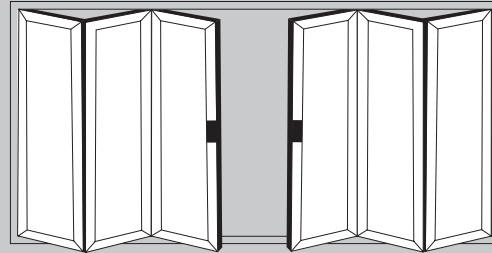

# POPULAR DESIGN OPTIONS

- Doors up to 6.5m wide
- Height up to 2.5m
- Each Sash up to 1.2m wide
- Thermally Efficient
- Complies with Building Regulations
- Available in a range of colours and styles
- Various threshold options
- Doors can open in or out
- PAS24:2012 Security Upgrade

1 Door Option

2 Door Options

3 Door Options

4 Door Options

5 Door Options

6 Door Options

7 Door Options

Visofold