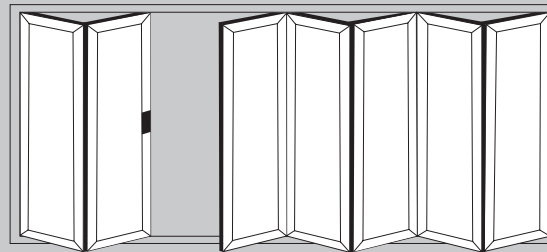

# POPULAR DESIGN OPTIONS

- Doors up to 6.5m wide
- Height up to 2.5m
- Each Sash up to 1.2m wide
- Thermally Efficient
- Complies with Building Regulations
- Available in a range of colours and styles
- Various threshold options
- Doors can open in or out
- PAS24:2012 Security Upgrade

1 Door Option

2 Door Options

3 Door Options

4 Door Options

5 Door Options

6 Door Options

7 Door Options

Visofold