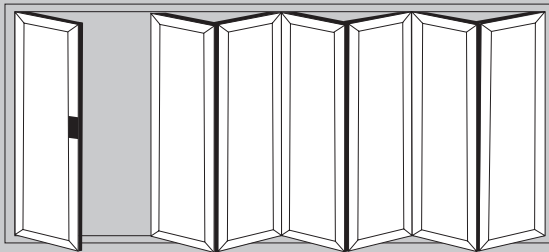

# POPULAR DESIGN OPTIONS

- Doors up to 6.5m wide
- Height up to 2.5m
- Each Sash up to 1.2m wide
- Thermally Efficient
- Complies with Building Regulations
- Available in a range of colours and styles
- Various threshold options
- Doors can open in or out
- PAS24:2012 Security Upgrade

1 Door Option

2 Door Options

3 Door Options

4 Door Options

5 Door Options

6 Door Options

7 Door Options

Visofold