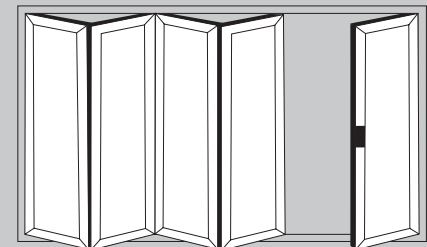

# POPULAR DESIGN OPTIONS

- Doors up to 6.5m wide
- Height up to 2.5m
- Each Sash up to 1.2m wide
- Thermally Efficient
- Complies with Building Regulations
- Available in a range of colours and styles
- Various threshold options
- Doors can open in or out
- PAS24:2012 Security Upgrade

1 Door Option

2 Door Options

3 Door Options

4 Door Options

5 Door Options

6 Door Options

7 Door Options

Visofold